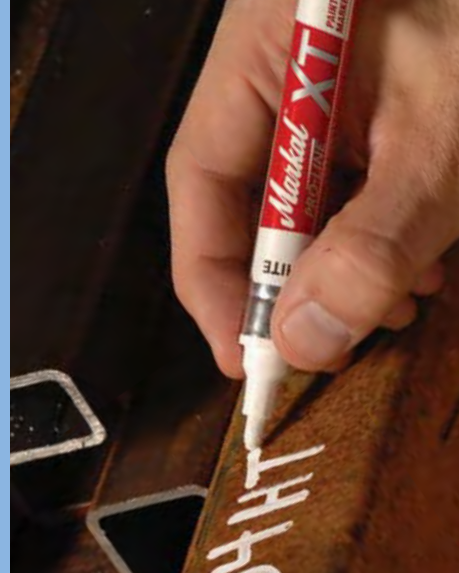

### For oily surface marking

- Unique paint formula resists spreading and dries quickly through oily surfaces to leave precise, permanent marks
- Durable metal barrel and nib reduce breakage for longer marking life
- Easy-to-grip clip-cap allows for convenient pocket storage

### For wet surface marking

- Specially formulated paint resists running or spreading on wet or damp surfaces to leave permanent, highly-visible marks
- Metal barrel and fiber tip provide durability for longer marking life